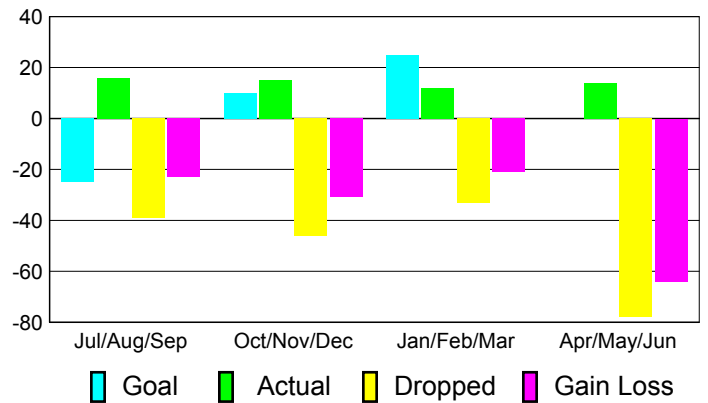

Membership Results 2010-2011

Goal, New, Dropped, Gain/Loss

Comparison of Membership Gain/Loss

Current Year Compared to the Previous Year