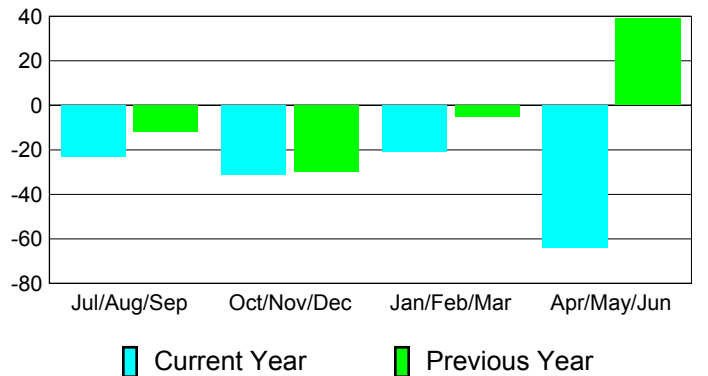

Membership Results
2010-2011

Membership
2009-2010

Month	Net Memb Goal	Actual New Memb	Actual Dropped Memb	Gain/Loss of Memb	Gain/Loss of Memb
Jul/Aug/Sep	-25	16	-39	-23	-12
Oct/Nov/Dec	10	15	-46	-31	-30
Jan/Feb/Mar	25	12	-33	-21	-5
Apr/May/June	0	14	-78	-64	39
Totals	10	57	-196	-139	-8

Membership Results 2010-2011

Goal, New, Dropped, Gain/Loss

Comparison of Membership Gain/Loss

Current Year Compared to the Previous Year

Gender Comparison 2010-2011

Jul/Aug/Sep

Oct/Nov/Dec

Jan/Feb/Mar

Apr/May/June

Male

Female