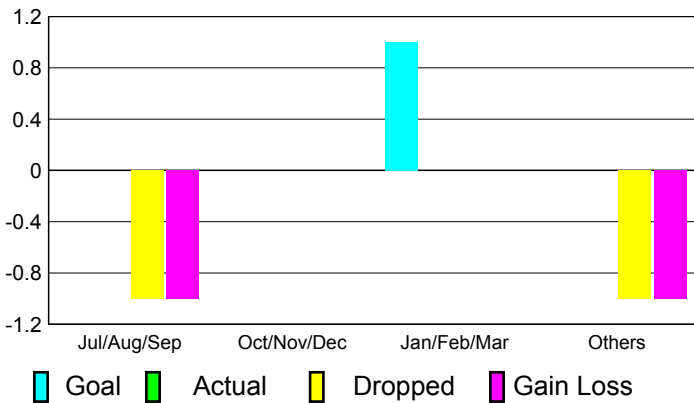

2010-2011 GMT Reports for District (or Undistricted) **District 1 B**

GMT: Doctor DENNIS D COBLER

Location: ILLINOIS

GMT CA: 1

CLUBS

Club Results
2010-2011

Clubs
2009-2010

Month	New Club Goal	Actual New Clubs	Actual Dropped Clubs	Gain/Loss of Clubs	Gain/Loss of Clubs
Jul/Aug/Sep	0	0	-1	-1	0
Oct/Nov/Dec	0	0	0	0	0
Jan/Feb/Mar	1	0	0	0	0
Apr/May/June	0	0	-1	-1	1
Totals	1	0	-2	-2	1

Club Results 2010-2011

Goal, New, Dropped, Gain/Loss

Comparison of Club Gain/Loss

Current Year Compared to the Previous Year

YTD Status Quo Clubs 2010-2011

Status Quo Clubs Compared to Status Quo Members

MEMBERSHIP

Membership Results
2010-2011

Membership
2009-2010

Month	Net Memb Goal	Actual New Memb	Actual Dropped Memb	Gain/Loss of Memb	Gain/Loss of Memb
Jul/Aug/Sep	-25	16	-39	-23	-12
Oct/Nov/Dec	10	15	-46	-31	-30
Jan/Feb/Mar	25	12	-33	-21	-5
Apr/May/June	0	14	-78	-64	39
Totals	10	57	-196	-139	-8