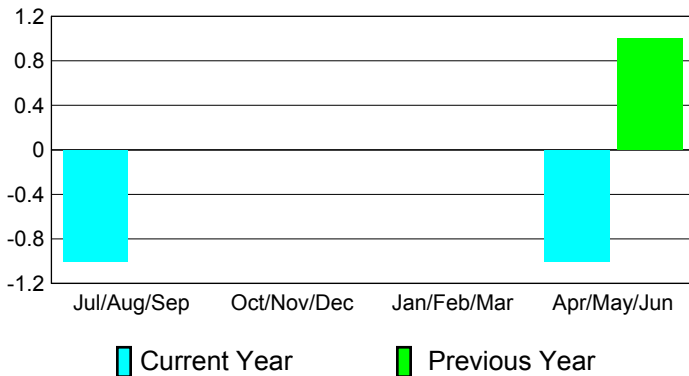

2010-2011 GMT Reports for District (or Undistricted) **District 1 B**

GMT: Doctor DENNIS D COBLER

Location: ILLINOIS

GMT CA: 1

CLUBS

Club Results
2010-2011

Clubs
2009-2010

Month	New Club Goal	Actual New Clubs	Actual Dropped Clubs	Gain/Loss of Clubs	Gain/Loss of Clubs
Jul/Aug/Sep	0	0	-1	-1	0
Oct/Nov/Dec	0	0	0	0	0
Jan/Feb/Mar	1	0	0	0	0
Apr/May/June	0	0	-1	-1	1
Totals	1	0	-2	-2	1

Club Results 2010-2011

Goal, New, Dropped, Gain/Loss

Comparison of Club Gain/Loss

Current Year Compared to the Previous Year

YTD Status Quo Clubs 2010-2011

Status Quo Clubs Compared to Status Quo Members

MEMBERSHIP